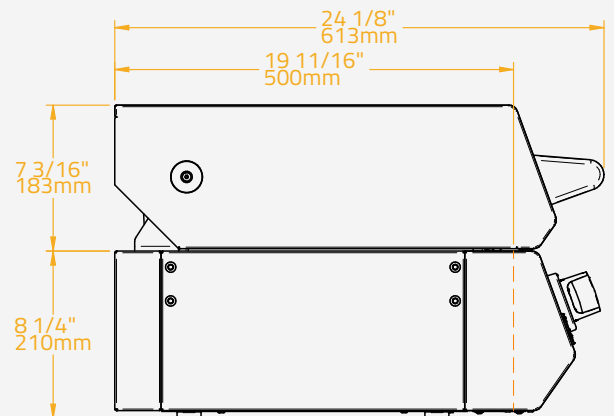

WARRANTY

Body	5 years
Components	5 years