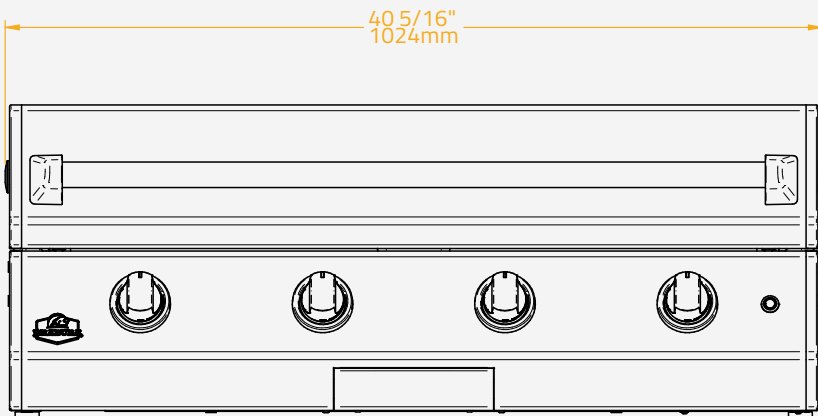

WARRANTY

Body	5 years
Components	5 years