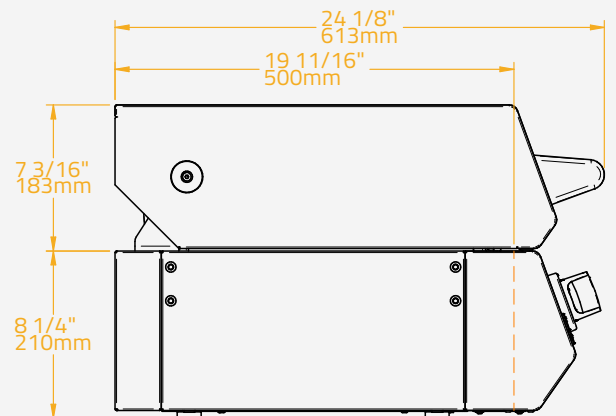

WARRANTY

Body	5 years
Components	5 years