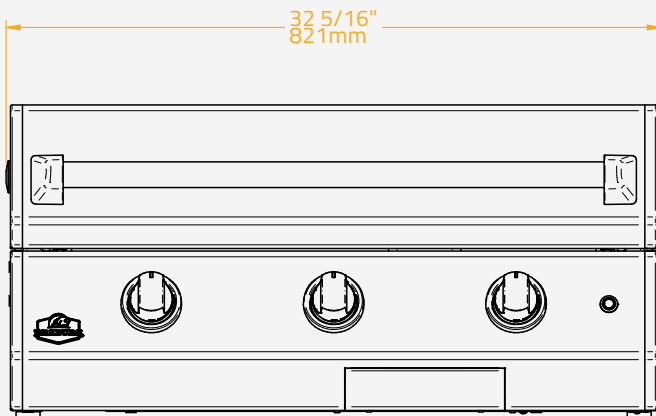

WARRANTY

Body	5 years
Components	5 years