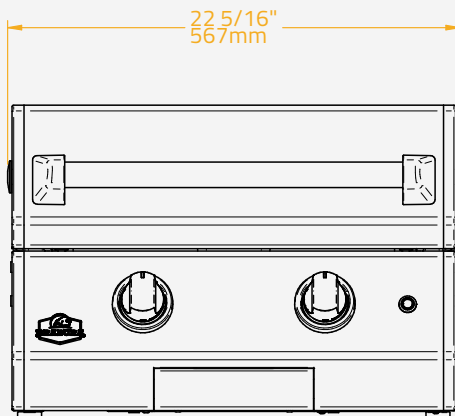

WARRANTY

Body	5 years
Components	5 years