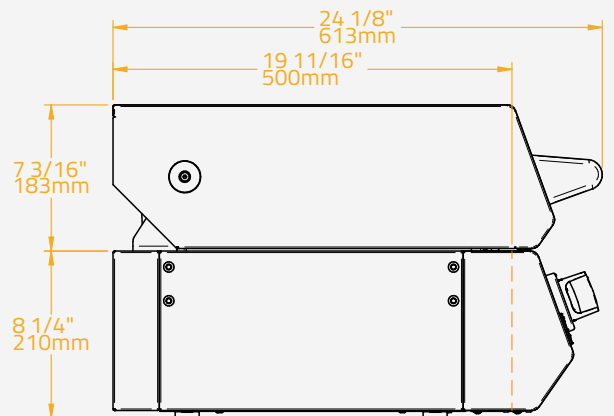

WARRANTY

Body	5 years
Components	5 years