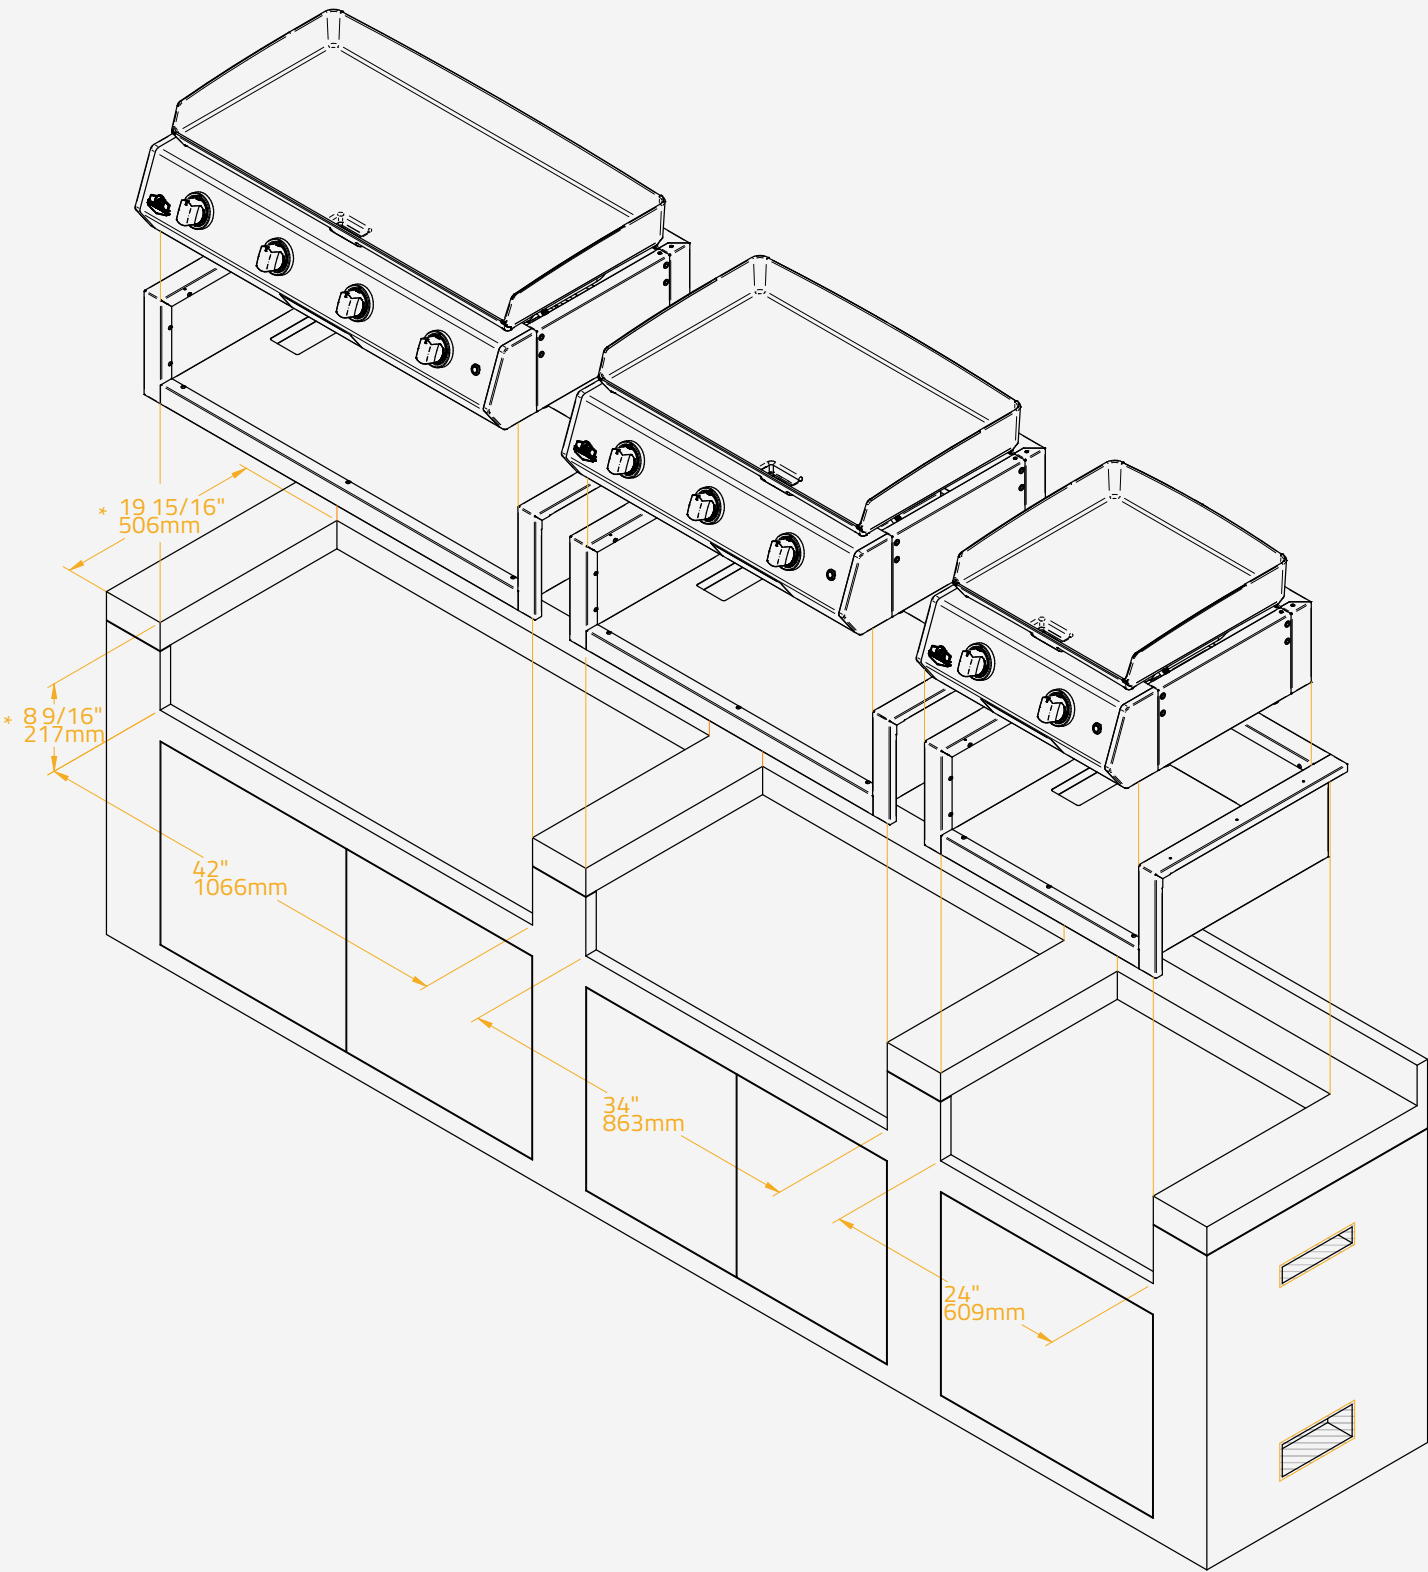

INSULATED LINER CUTOUT DIMENSIONS

Brabura Griddles

INSULATED LINER CUTOUT DIMENSIONS - Installation in a built-in enclosure constructed of combustible materials

* Dimensions for Griddles 20, 30 and 40

BRABURA