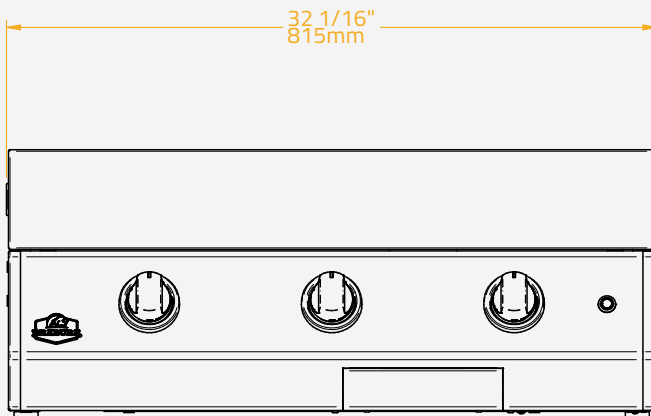

WARRANTY

Body	5 years
Components	5 years