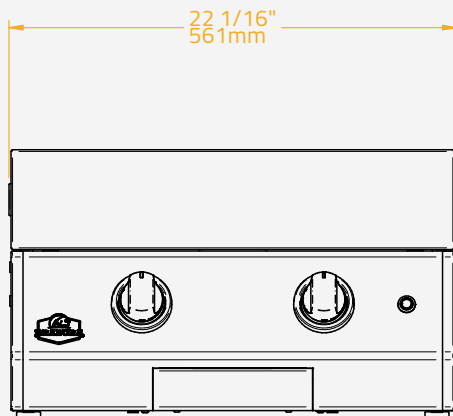

WARRANTY

Body	5 years
Components	5 years