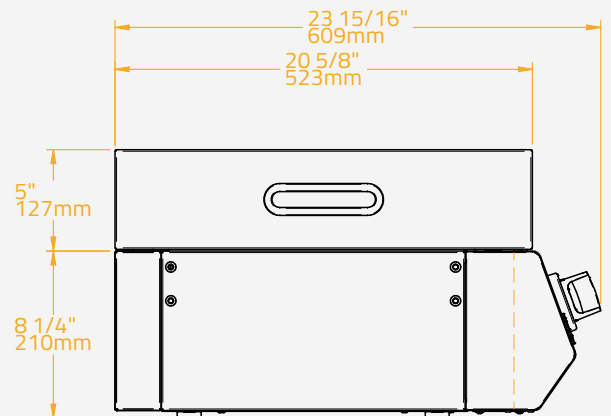

WARRANTY

Body	5 years
Components	5 years