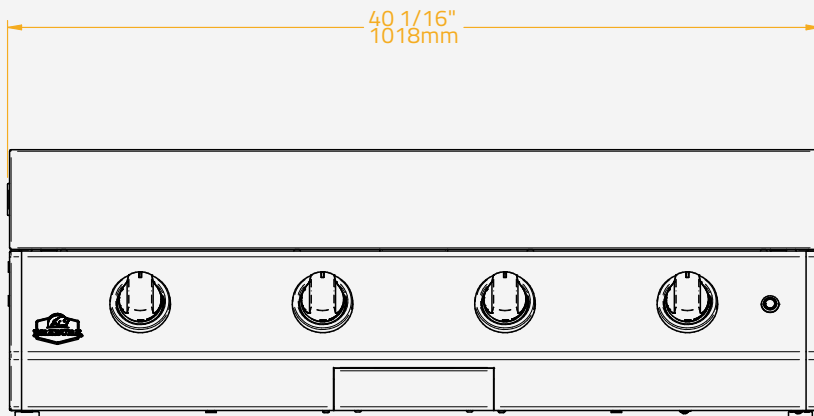

WARRANTY

Body	5 years
Components	5 years