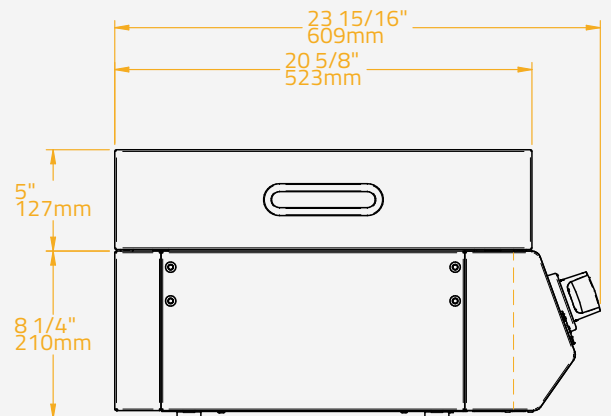

WARRANTY

Body	5 years
Components	5 years