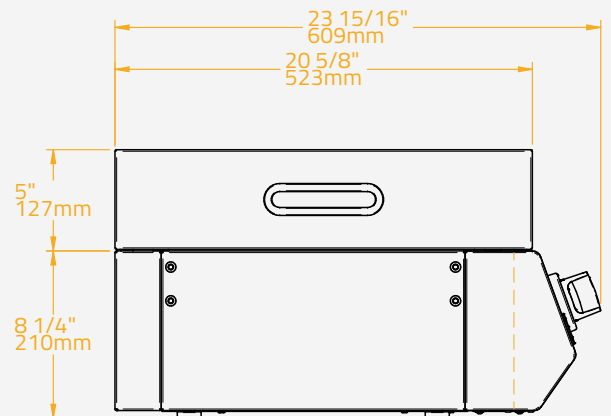

WARRANTY

Body	5 years
Components	5 years